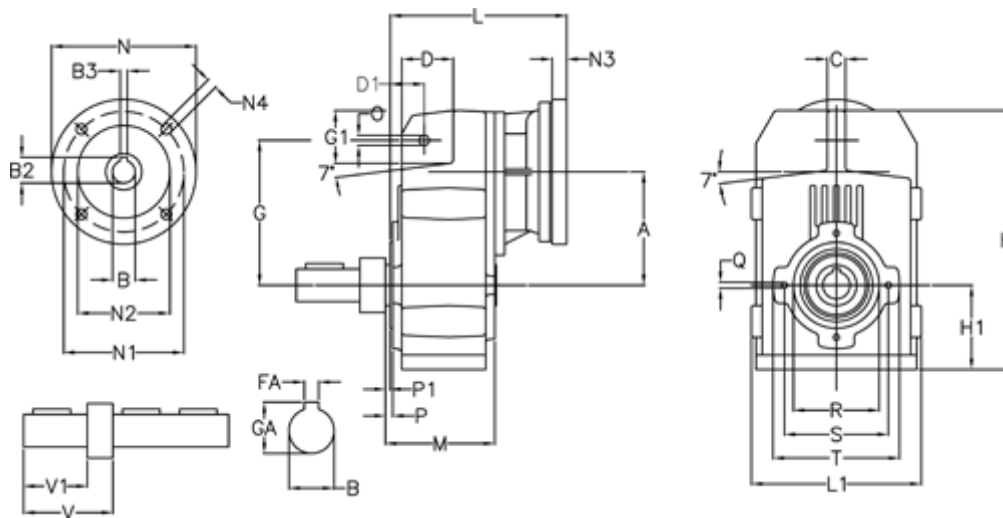

Article number: 29560416871230

Description: Shaft mounted gear
A413R-168,7-P80B5

Measures

A = 175.75	FA = 12	M = 144.0	Q = M12x19
B = 40	G = 218	N = 200	R = 130
B1 = 19	G1 = 97.5	N1 = 165	S = 165
B2 = 21.8	GA = 43.0	N2 = 130	T = 200
B3 = 6	H = 389.0	N4 = M10x20	V = 112.5
C = 16	H1 = 116.0	O = 14	V1 = 80
D = 79.0	L = 265.5	P = 7.5	
D1 = 56.5	L1 = 242	P1 = 3.5	